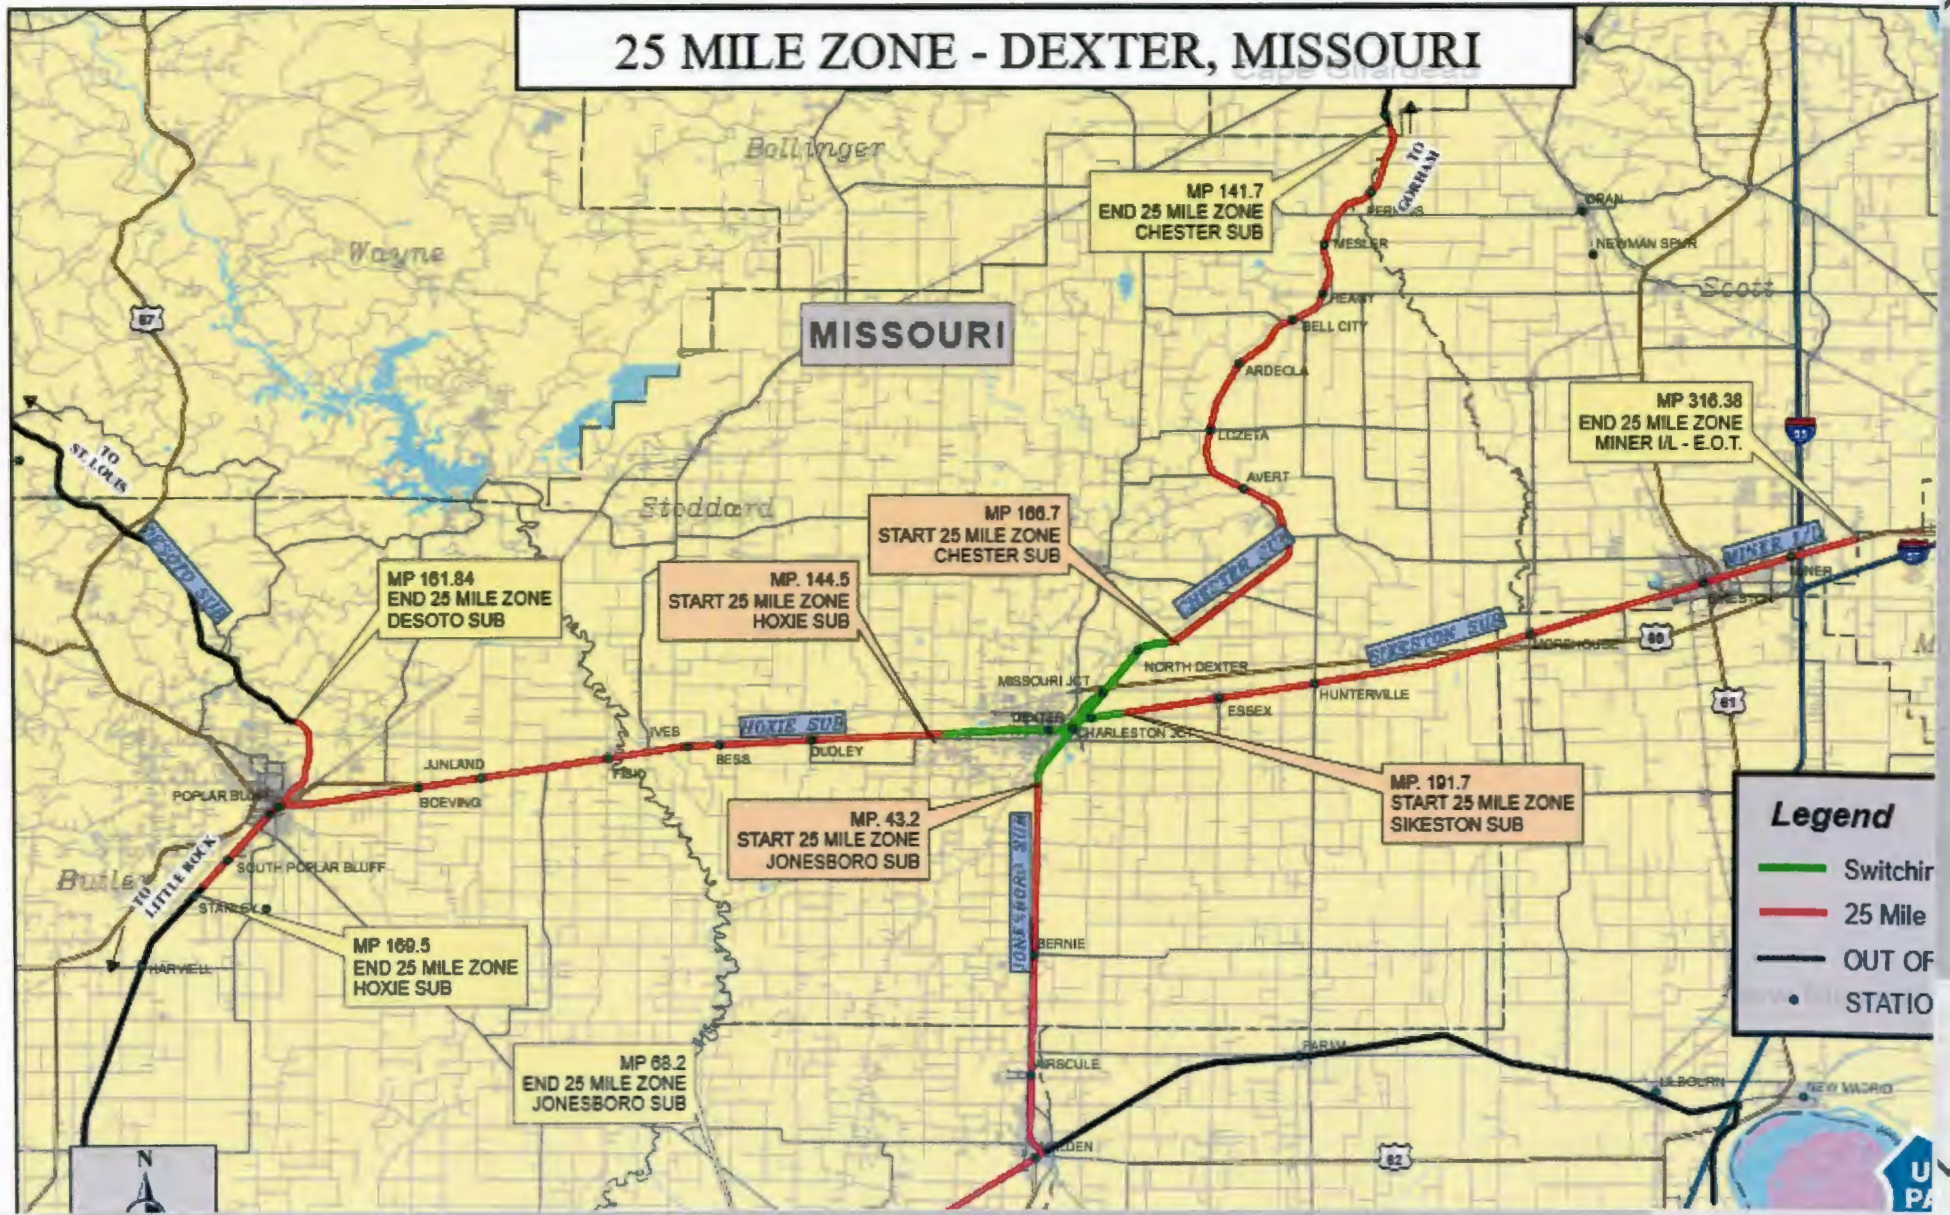

St. Lo

Created by AIS

Dexter
Jefferson City
St. Louis
Salem, IL
Villa Grove

2 Comr

 **Denn**
How a

No labels

Show all files

The Archiving Plugin has been installed in Confluence Wiki. See this page for more information. http://wiki.www.uprr.com/confluence/x/f_YtBw

dexter25mz.pdf • v.1 [Current]

Pages / Harriman Dispatch Center Home / Standard Work

25 MILE ZONE - DEXTER, MISSOURI

Show all files ↗

The Archiving Plugin has been installed in Confluence Wiki. See this page for more information. http://wiki.www.uprr.com/confluence/x/f_YtBw