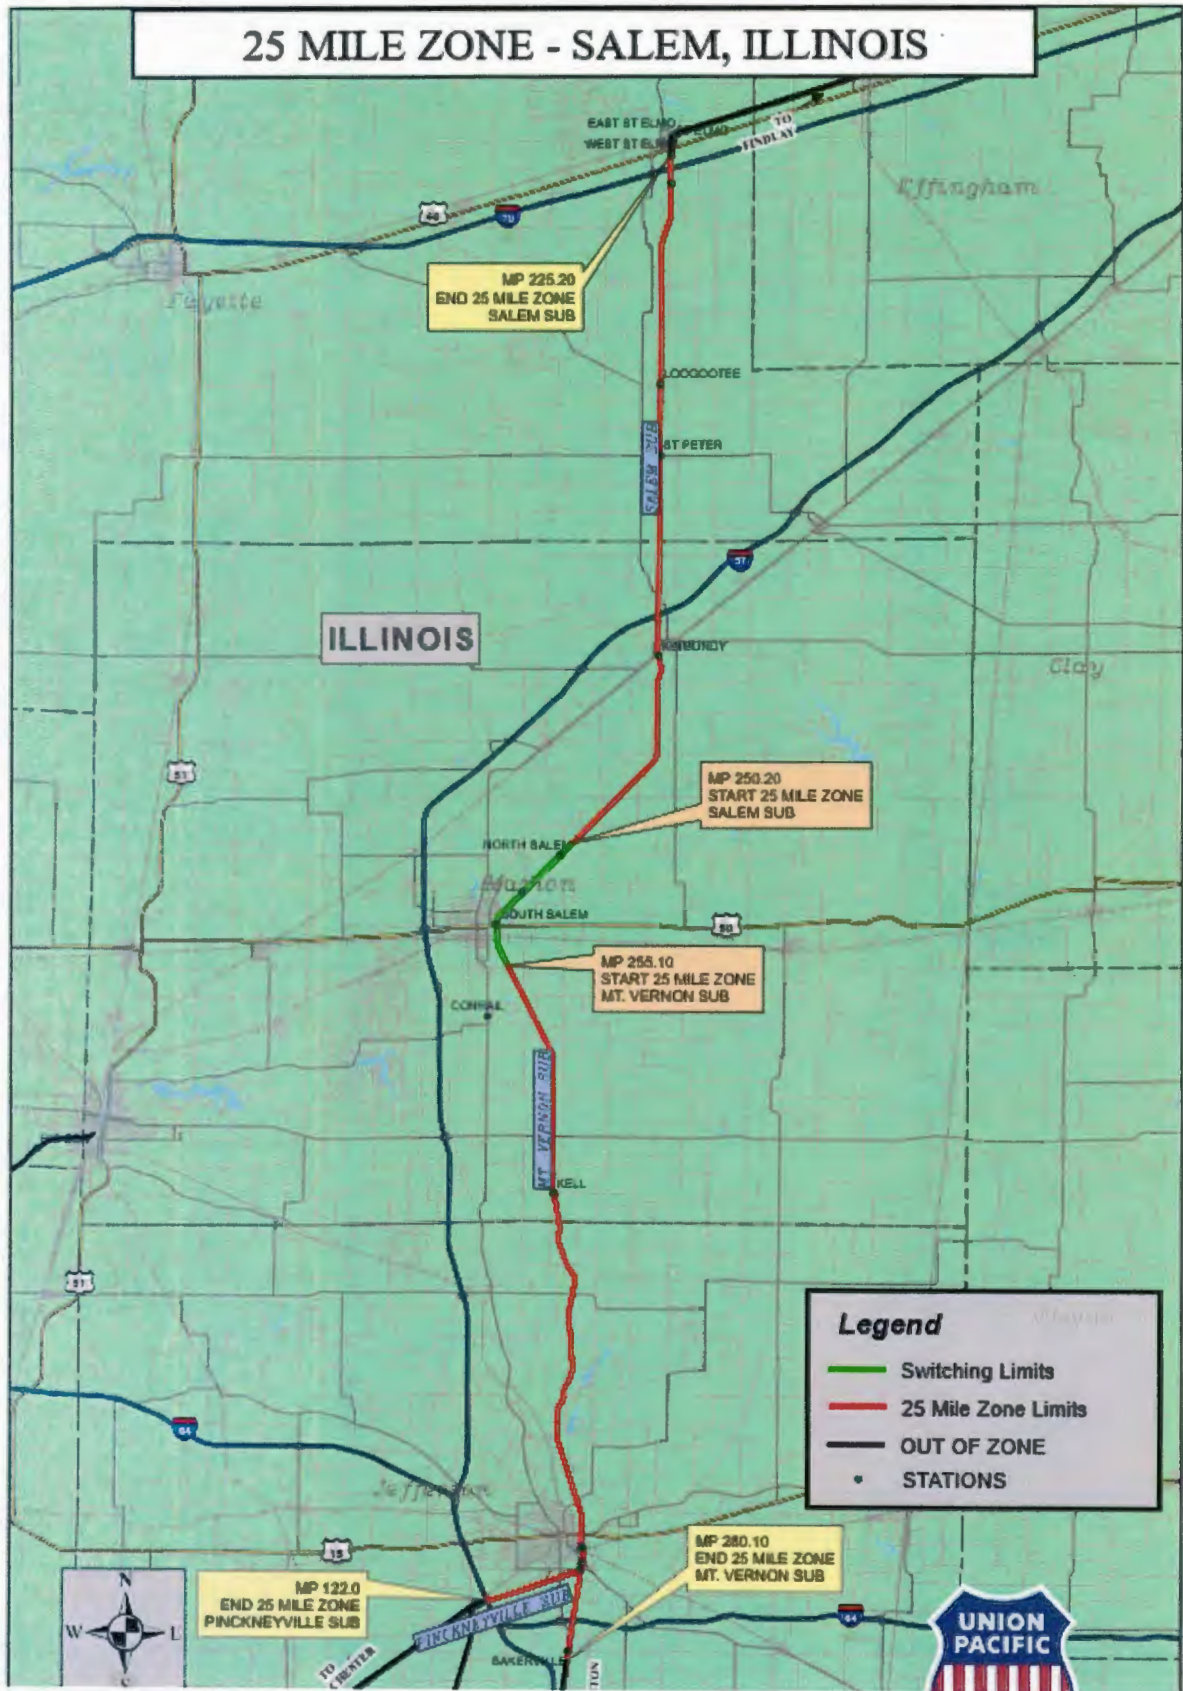

St. Lo

Created by AIS

Dexter
Jefferson City
St. Louis
Salem, IL
Villa Grove

2 Comr

 **Denn**
How a

No labels

Show all files

The Archiving Plugin has been installed in Confluence Wiki. See this page for more information. http://wiki.www.uprr.com/confluence/x/f_YtBw